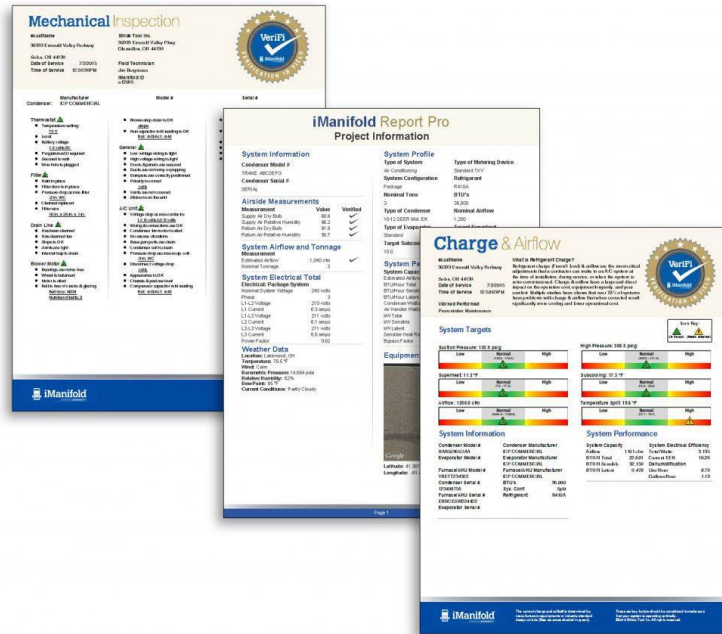

(952C) LIST PRICE: \$2,150

iConnect Program Test Kit, 1-Circuit Extended Range

Kit Includes: (1) 900C, (3) 911M, (2) 901M, (1) 905M, (1) 912M, (1) 913M, (1) 914M, (1) BP17 Backpack.

Accessories

(BP17) LIST PRICE: \$49
Backpack

(955-MRS) LIST PRICE: \$129
Hose Set w/ Low Loss Ball-Valve Shut-off

A10702 LIST PRICE: \$289
BluVac Professional Bluetooth Digital Micron Gauge

iDVM510 LIST PRICE: \$149
Redfish Bluetooth Digital Multimeter

iDVM333 LIST PRICE: \$50
Amp Clamp for Redfish Meter

Don't Forget Your Subscription to the iManifold Cloud!

Download the **FREE APP** on your Tablet or Smartphone

FREE REPORTS

- iManifold Basic Report
- Evacuation Report
- Energy Star Commissioning Report
- *Plus Pay-Per-Click of any paid reports**